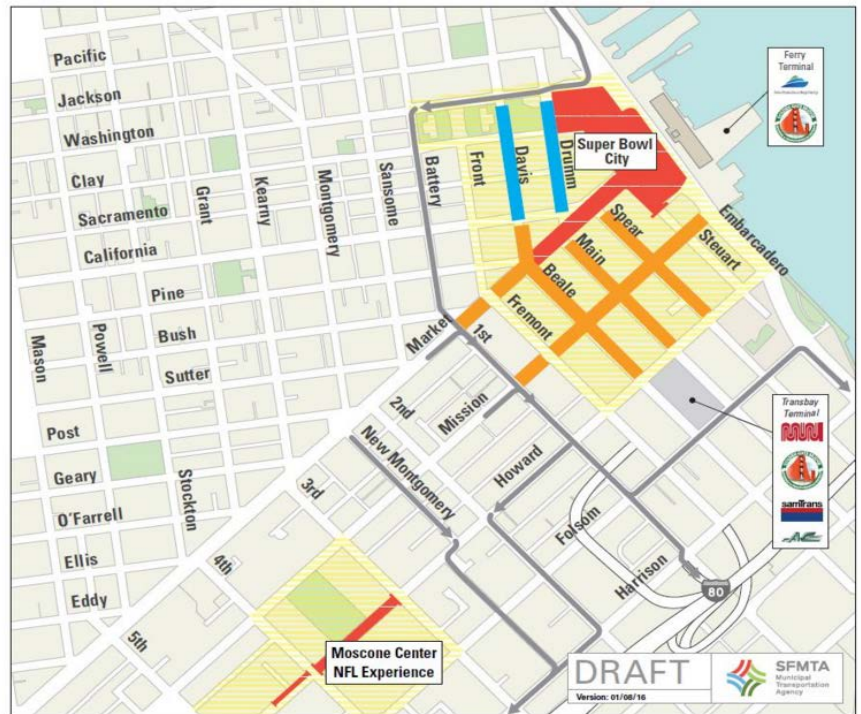

Super Bowl City:

Dates: 1/30/16- 2/7/16 (Setup starts 1/20/16, Street Closures in effect 1/23/16, Final Cleanup ends 2/12/16)

Exact Location: Centered in Justin Herman Plaza, Super Bowl City will occupy Market Street from Beale to Southbound Embarcadero.

Street Closures:

1. Market Street, between Beale and Stuart streets
2. Southbound Embarcadero, from Washington to Don Chee Way
3. Beale, Main, Spear, Stuart streets from Market to Howard streets

Days and Hours of Operation:

Saturday, 1/30	10 AM- 11 PM
Sunday, 2/1	11 AM- 9 PM
Monday- Thursday	11 AM- 9 PM
Friday, 2/5	11 AM- 10 PM
Saturday, 2/6	10 AM- 11 PM
Super Bowl Sunday, 2/7	11 AM- 3 PM

Public Entrances:

1. Market Street (just east of Beale/Davis)
2. Washington at Embarcadero
3. Harry Bridges Plaza
4. Don Chee Way

Super Bowl 50 Overview Briefing Sheet, Cont'd

NFL Experience:

Dates: 1/30/16- 2/7/16 (Setup starts 1/20/16, Street Closures in effect 1/23/16, Final Cleanup ends 2/12/16)

Exact Location: Centered at Moscone Center, the NFL Experience will occupy Howard St. between 3rd and 4th streets.