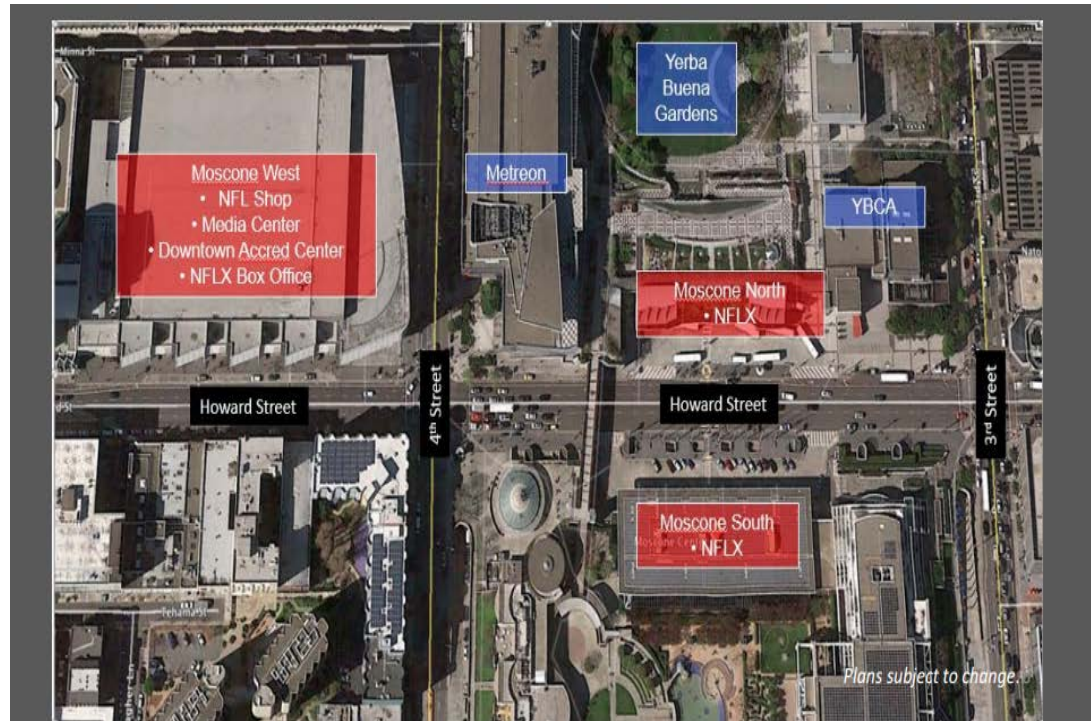

Super Bowl 50 Overview Briefing Sheet, Cont'd

NFL Experience:

Dates: 1/30/16- 2/7/16 (Setup starts 1/20/16, Street Closures in effect 1/23/16, Final Cleanup ends 2/12/16)

Exact Location: Centered at Moscone Center, the NFL Experience will occupy Howard St. between 3rd and 4th streets.

Street Closure: Howard Street between 3rd and 4th streets; partial closure on Howard between 4th and 5th streets

Days and Hours of Operation:

Saturday, 1/30	10 AM- 10 PM
Sunday, 2/1	10 AM- 8 PM
Monday- Friday	3 PM- 10 PM
Saturday, 2/6	10 AM- 10 PM
Super Bowl Sunday, 2/7	10 AM- 2 PM

Additional Super Bowl 50 Resources

[Super Bowl 50](#) [SFMTA](#) [SFPD](#) [SF Bay Ferry](#) [SFMTA Bus and MUNI Metro Schedules](#)

[BART](#) [TAMSF Connects](#) [Santa Clara Convention & Visitors Bureau](#)

[CBS (Official Sponsor of Super Bowl 50)](#) [SFMTA's Super Bowl 50 Transportation Plan](#)

*Maps provided by SFMTA

January 14, 2016