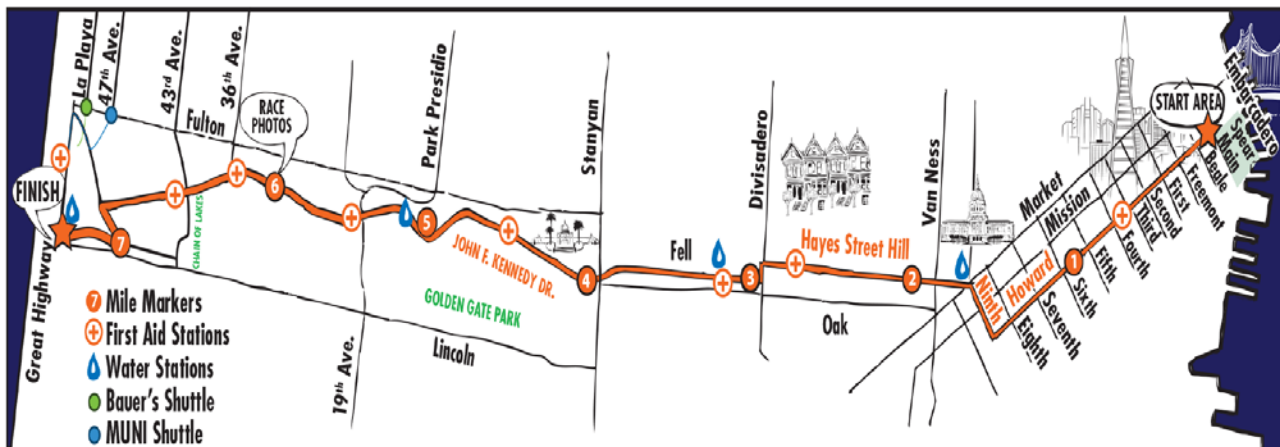

Picture courtesy of vitalitydirectory.com

2016 Bay to Breakers Expo at Pier 35 *Friday, May 13th & Saturday, May 14th*

This weekend, the 2016 *Bay to Breakers* presented by Zappos.com is back in town. The race expo is beginning as early as 11:00AM on Friday morning, with the finish line festival concluding the weekend on Sunday. The following information is being provided for preliminary trip planning. For additional information please visit the 2016 *Bay to Breakers* [website](#).

The 2016 Zappos.com *Bay to Breakers Expo* will be held at **Pier 35** (1454 The Embarcadero, San Francisco, 94133) **beginning Friday, May 13th and concluding Saturday, May 14th**. Please note of the location change from last year. Instead of Fort Mason Center, the expo will take place at Pier 35. The expo will feature the very latest in fitness technology, gear and nutrition. Runners will be able to pick up their race packets at the Expo. The Expo is open to the public.

Day/Date	Start Time	End Time
Friday, May 13 th	11:00AM	7:00PM
Saturday, May 14 th	9:00AM	5:00PM

2016 Bay to Breakers Race & Route Overview Embarcadero to Great Highway Sunday, May 15th, 2016 @ 8 AM

Picture courtesy of raceplace.com

The 104th Annual *Bay to Breakers* 12k race will be held on **Sunday, May 15th** starting at 8 AM. The 12k race starts near the San Francisco Bay at Howard and Main and runs west through the city and finishes at the Great Highway. The Zappos.com *Bay to Breakers* **Finish Line Festival** comes to life as runners cross the finish line alongside Ocean Beach following the race.