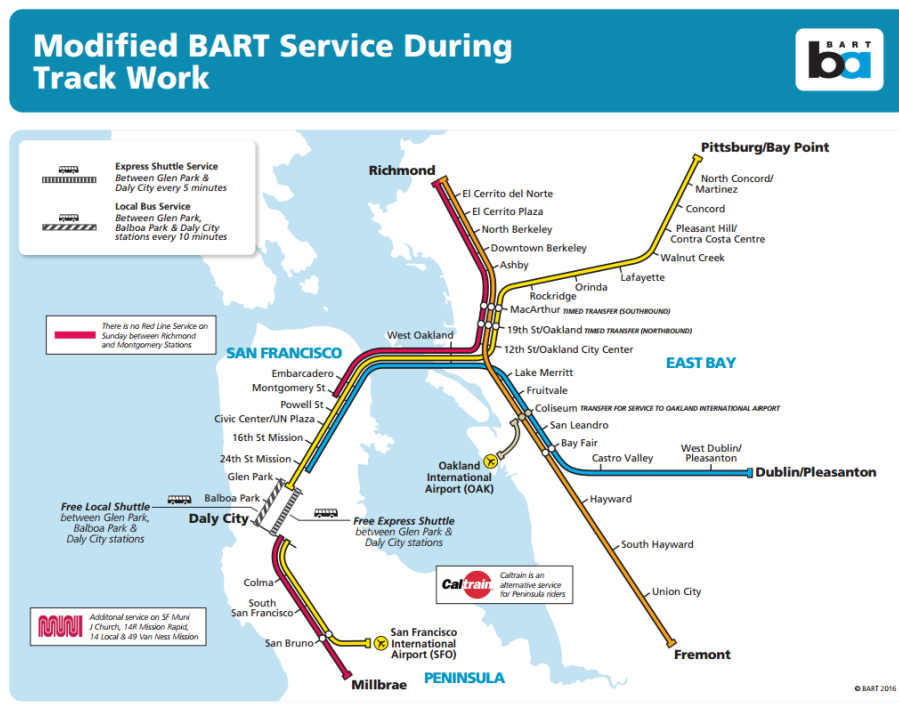

Critical Mass @ Justin Herman Plaza

Friday, July 29th, 2016 @ 5:30 PM

On the last Friday of each month San Francisco is host to the Critical Mass bicycle ride. The ride will begin at 5:30 PM on **Friday, July 29th, 2016** at **Justin Herman Plaza**, and then continue on a spontaneously-determined route.

Please use caution while driving near bicyclists. Allow extra time if you plan to travel to and from downtown; there will be heavy traffic on downtown streets. MUNI customers are encouraged to use the Metro subway during this time. For more information on Critical Mass, please refer to SFCriticalMass.org.

As a reminder, [BART](#) will close the tracks between Daly City and Glen Park Stations beginning at the close of service on Friday, July 29th and resume service at 4:00 AM on Monday, August 1st. Free bus shuttles provided by SFMTA and SamTrans will take passengers in between stations.

Weekend Events Impacting the Commute

Friday, July 29th- Sunday, July 31st, 2016-- *Continued*

San Francisco Marathon

Sunday, July 31st, 2016

Event Overview

Thousands of runners will line up at the Embarcadero and Mission Street intersection on Sunday, July 31st and race down Market Street, through Golden Gate Park, past the Golden Gate Bridge, and along the Embarcadero waterfront ending at Folsom Street and the Embarcadero. Please see the race routes section below for links to each of the race's course routes. Street closures and detours are also listed below.